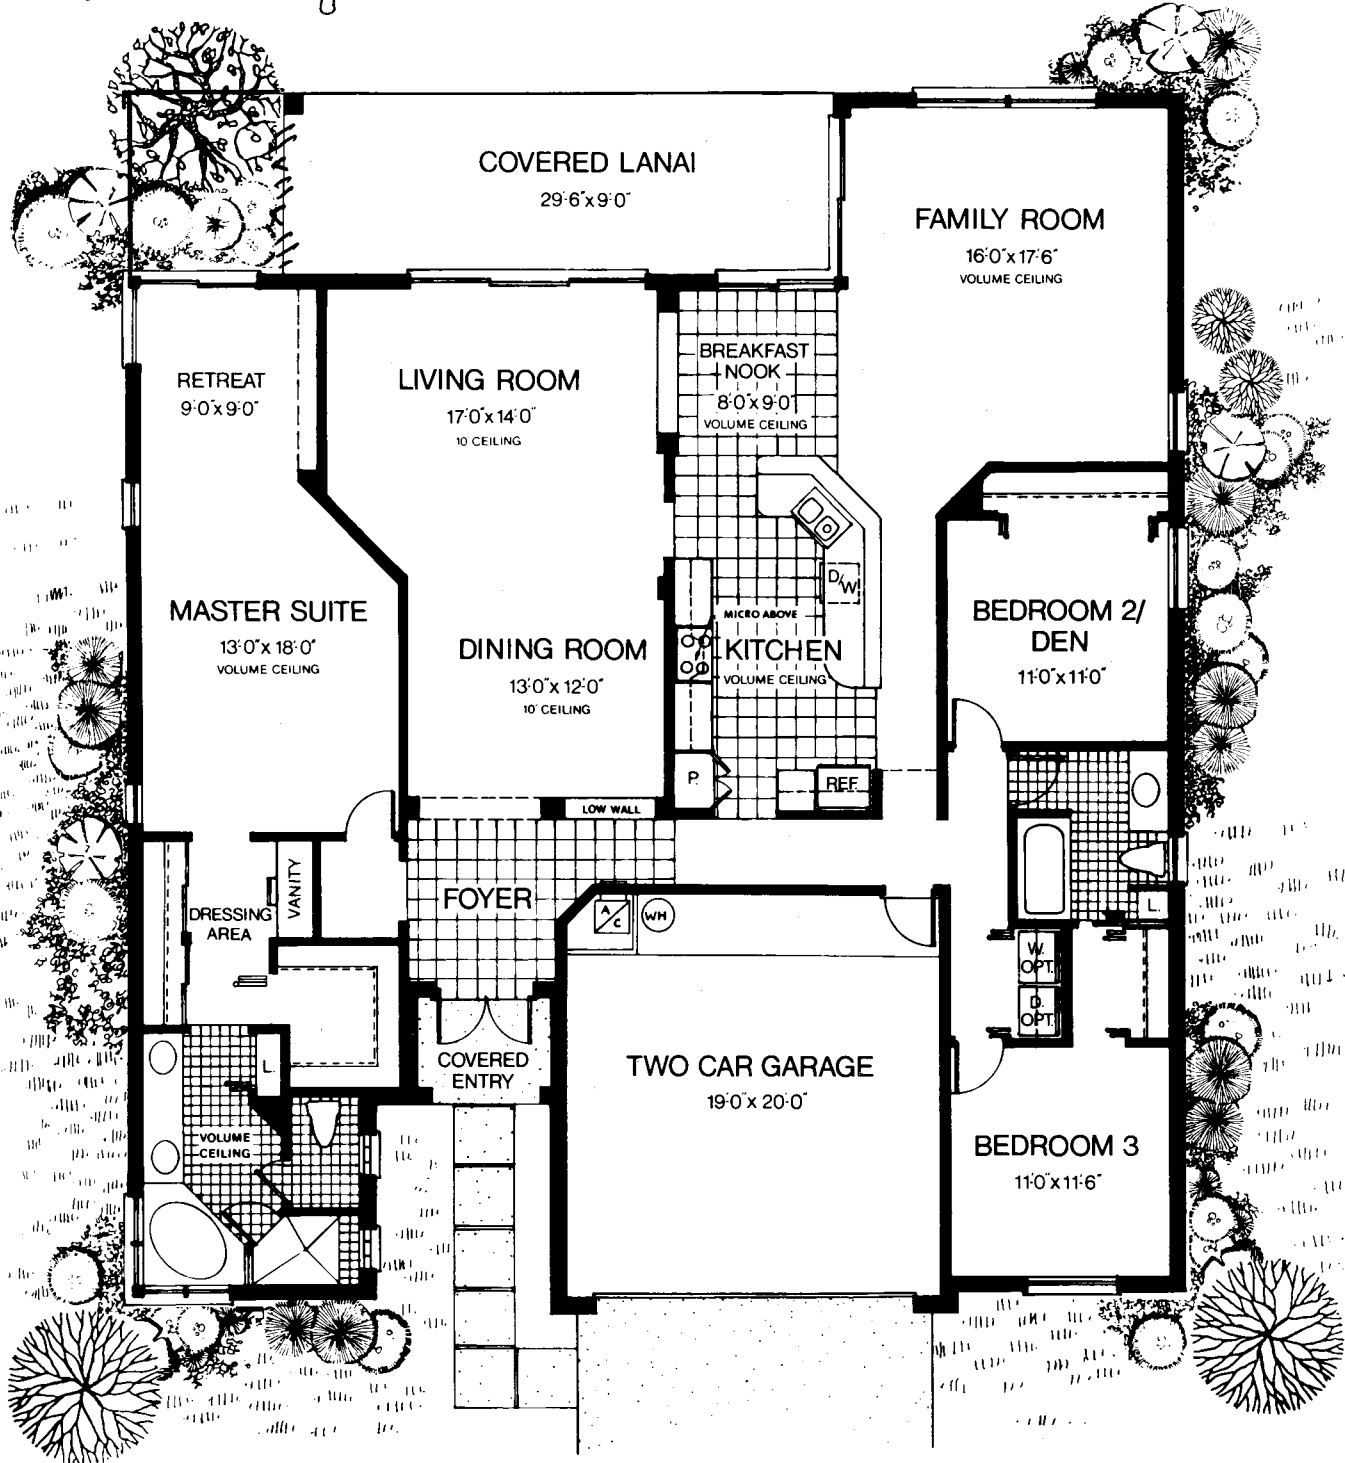

↑  
EGRET LAKE  
↑

## Monarch

3 Bedroom 2 Bath

Family Room

Two-Car Garage

2,310 air-conditioned square feet

Plans, specifications, and dimensions are subject to change or substitution without notice.